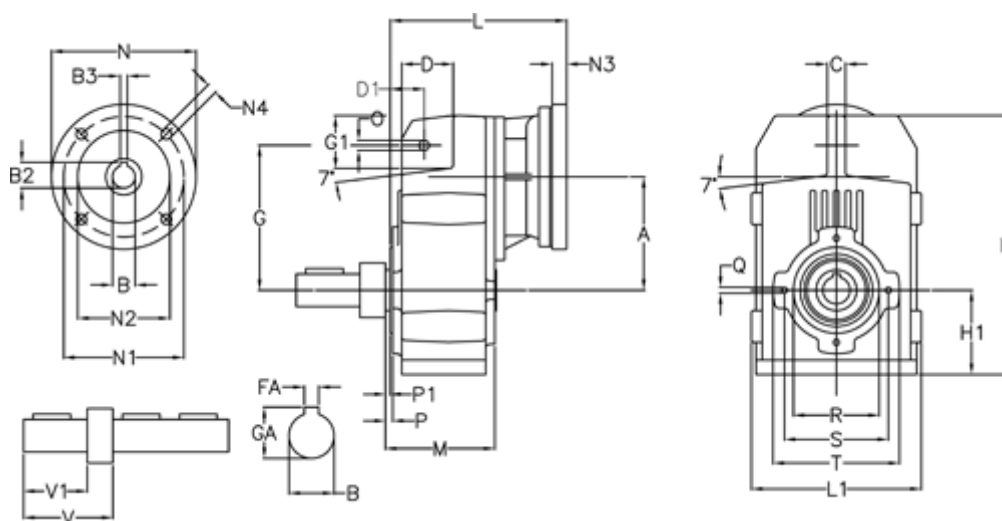

Article number: 29560302341225
 Description: Shaft mounted gear
 A312R-23,4-P71B5

Measures

A = 150.50	FA = 10	M = 125.0	Q = M10x17
B = 35	G = 170	N = 160	R = 110
B1 = 14	G1 = 84.0	N1 = 130	S = 130
B2 = 16.3	GA = 38.0	N2 = 110	T = 150
B3 = 5	H = 326.0	N4 = M8x16	V = 93.0
C = 20	H1 = 102.0	O = 13	V1 = 60
D = 68.0	L = 225.5	P = 6.5	
D1 = 54.0	L1 = 210	P1 = 3.5	